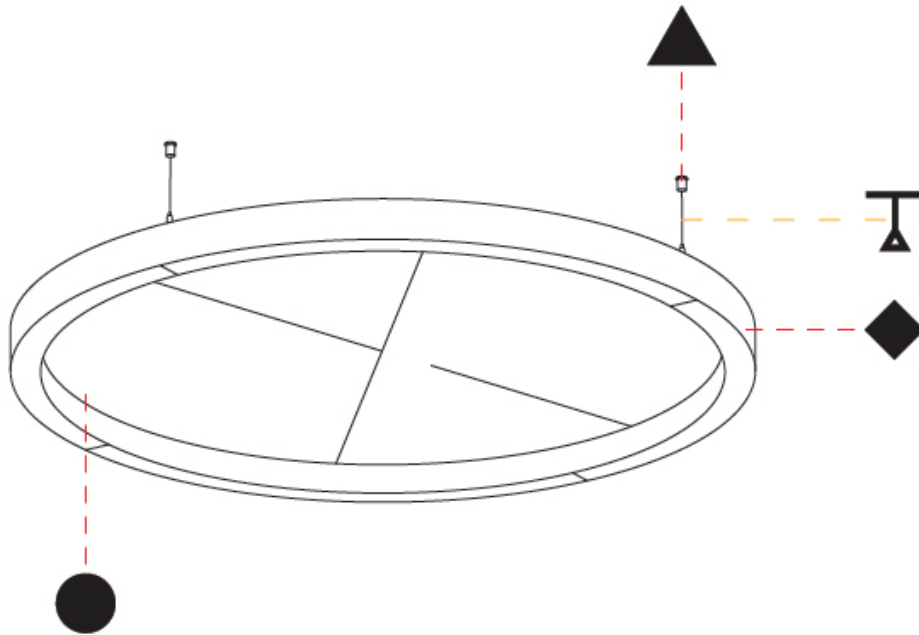

GLORIOUS SLIM ACOUSTIC SUSPENSION

A300729-

PROJECT	_____
TYPE	_____
SPECIFIER	_____
QUANTITY	_____
DATE	_____

A