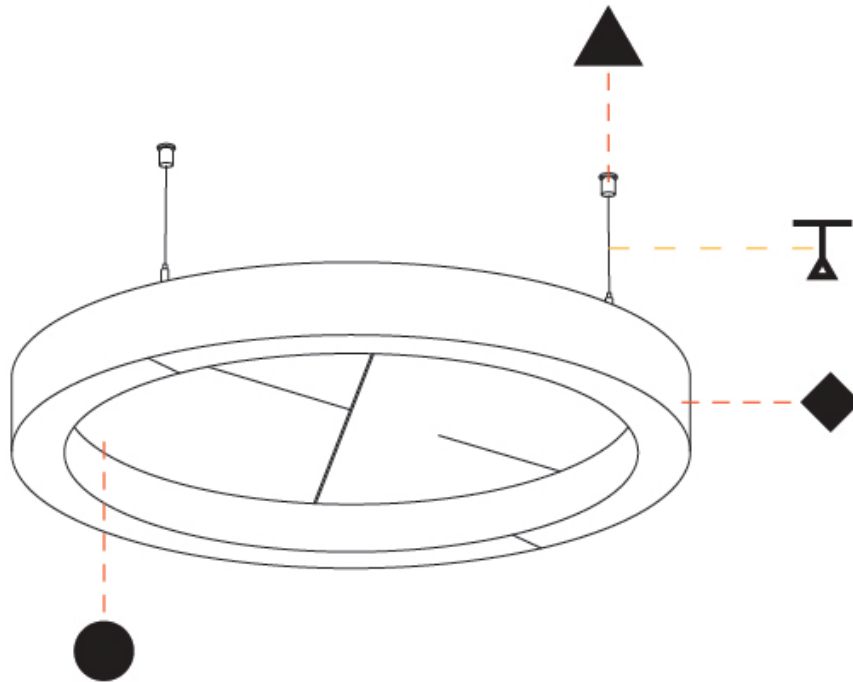

GLORIOUS SLIM ACOUSTIC SUSPENSION

A300728-

PROJECT	_____
TYPE	_____
SPECIFIER	_____
QUANTITY	_____
DATE	_____

A