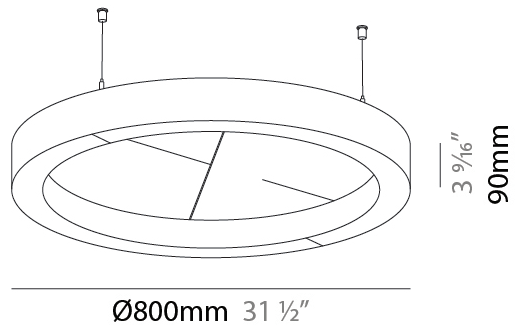

GENERAL

Series: Glorious Slim Acoustic
Brand: Prolicht
Division: Architectural
Mounting Type: Suspension
Mounting Location: Ceiling
Subcategory: Acoustic

PHYSICAL

Shape: Round
Length (mm): 800
Length (in): 31 1/2
Width (mm): 90
Width (in): 3 9/16
Light Distribution: Direct
Weight (kg): 9.026
Weight (lbs): 19.90
Diffuser: [PMMA - Opal / Micro-Prism](#)
Fixture Finish: [SSR / BKV / CWI / CRY / HAB / UFT / ITA / RUA / FTG / MYG / LOD / PUS / FRO / FUP / KIA / POP / BLS / SPG / MEY / GOH / GUM / CHC / COM / ABZ / JAG / OBR / MOS / ROR](#)
Accent Finish: [ANC / ASH / BNA / BTC / BZE / CEL / EGG / EVG / FOG / FOS / FST / FUA / IRI / IRO / KHA / LIC / LIM / MER / MSN / MUS / ONX / PEA / PLU / POL / PPY / RAY / ROY / RST / STE / SWD / TAN / TAU](#)
Fixture Material: Aluminum
Cable Details: [2 000mm / 78 3/4" or 6 000mm / 236 1/4" Transparent Cable](#)

ELECTRICAL

Lamp Type: LED (Zhaga Standard)
Input Wattage (W): 52.1
Total Output Wattage (W): 47.3
Dimming: [Non-Dimmable](#)
Driver Included: Yes
Driver Location: Integrated
Driver Type: Constant Current - Universal
Driver Class: Class 2
Input Voltage (V): 120 - 277

LED

Color Temperature (°K): [2700 / 3000 / 3500 / 4000](#)
Max. Delivered Lumen (lm): 6237 / 6388 / 4979 / 6768
Nominal Lumen (lm): 7955 / 8148 / 6351 / 8632
CRI: >90 CRI
Lamp Life (hrs): 50000

OPTICAL

RATINGS AND CERTIFICATIONS

Certified By: CSA Certified to UL and CSA Standards
IP rating: IP20