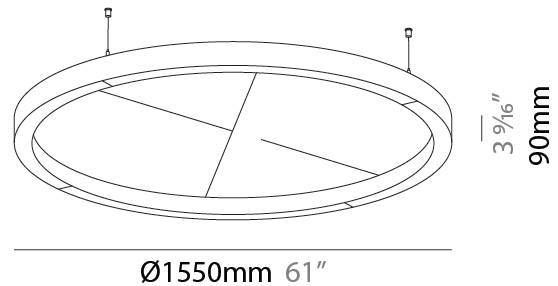

GENERAL

Series: Glorious Slim Acoustic
Brand: Prolicht
Division: Architectural
Mounting Type: Suspension
Mounting Location: Ceiling
Subcategory: Acoustic

PHYSICAL

Shape: Round
Length (mm): 1550
Length (in): 61
Width (mm): 90
Width (in): 3 9/16
Light Distribution: Direct
Diffuser: PMMA - Opal / Micro-Prism
Fixture Finish: SSR / BKV / CWI / CRY / HAB / UFT / ITA / RUA / FTG / MYG / LOD / PUS / FRO / FUP / KIA / POP / BLS / SPG / MEY / GOH / GUM / CHC / COM / ABZ / JAG / OBR / MOS / ROR
Accent Finish: ANC / ASH / BNA / BTC / BZE / CEL / EGG / EVG / FOG / FOS / FST / FUA / IRI / IRO / KHA / LIC / LIM / MER / MSN / MUS / ONX / PEA / PLU / POL / PPY / RAY / ROY / RST / STE / SWD / TAN / TAU
Fixture Material: Aluminum
Cable Details: 2 000mm / 78 3/4" or 6 000mm / 236 1/4" Transparent Cable

ELECTRICAL

Lamp Type: LED (Zhaga Standard)
Input Wattage (W): 104.2
Total Output Wattage (W): 94.5
Dimming: Non-Dimmable
Driver Included: Yes
Driver Location: Integrated
Driver Type: Constant Current - Universal
Driver Class: Class 2
Input Voltage (V): 120 - 277

LED

Color Temperature (°K): 2700 / 3000 / 3500 / 4000
Max. Delivered Lumen (lm): 12474 / 12777 / 9959 / 13535
Nominal Lumen (lm): 15910 / 16927 / 12702 / 17624
CRI: >90 CRI
Lamp Life (hrs): 50000

OPTICAL

RATINGS AND CERTIFICATIONS

Certified By: CSA Certified to UL and CSA Standards
IP rating: IP20