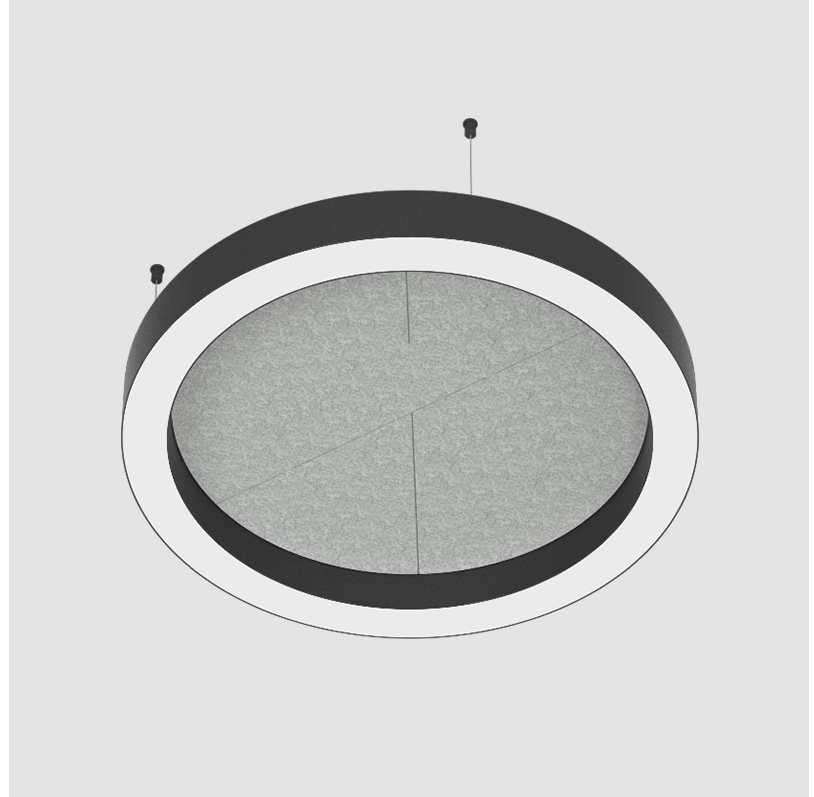

GENERAL

Series: Glorious Slim Acoustic
Brand: Prolicht
Division: Architectural
Mounting Type: Suspension
Mounting Location: Ceiling
Subcategory: Acoustic

PHYSICAL

Shape: Round
Length (mm): 800
Length (in): 31 1/2
Width (mm): 90
Width (in): 3 9/16
Light Distribution: Direct
Weight (kg): 9.026
Weight (lbs): 19.90
Diffuser: [PMMA - Opal / Micro-Prism](#)
Fixture Finish: [SSR / BKV / CWI / CRY / HAB / UFT / ITA / RUA / FTG / MYG / LOD / PUS / FRO / FUP / KIA / POP / BLS / SPG / MEY / GOH / GUM / CHC / COM / ABZ / JAG / OBR / MOS / ROR](#)
Accent Finish: [ANC / ASH / BNA / BTC / BZE / CEL / EGG / EVG / FOG / FOS / FST / FUA / IRI / IRO / KHA / LIC / LIM / MER / MSN / MUS / ONX / PEA / PLU / POL / PPY / RAY / ROY / RST / STE / SWD / TAN / TAU](#)
Fixture Material: Aluminum
Cable Details: [2 000mm / 78 3/4" or 6 000mm / 236 1/4" Transparent Cable](#)

ELECTRICAL

Lamp Type: LED (Zhaga Standard)
Input Wattage (W): 52.1
Total Output Wattage (W): 47.3
Dimming: [Non-Dimmable](#)
Driver Included: Yes
Driver Location: Integrated
Driver Type: Constant Current - Universal
Driver Class: Class 2
Input Voltage (V): 120 - 277

LED

Color Temperature (°K): [2700 / 3000 / 3500 / 4000](#)
Max. Delivered Lumen (lm): 6237 / 6388 / 4979 / 6768
Nominal Lumen (lm): 7955 / 8148 / 6351 / 8632
CRI: >90 CRI
Lamp Life (hrs): 50000

OPTICAL

RATINGS AND CERTIFICATIONS

Certified By: CSA Certified to UL and CSA Standards
IP rating: IP20