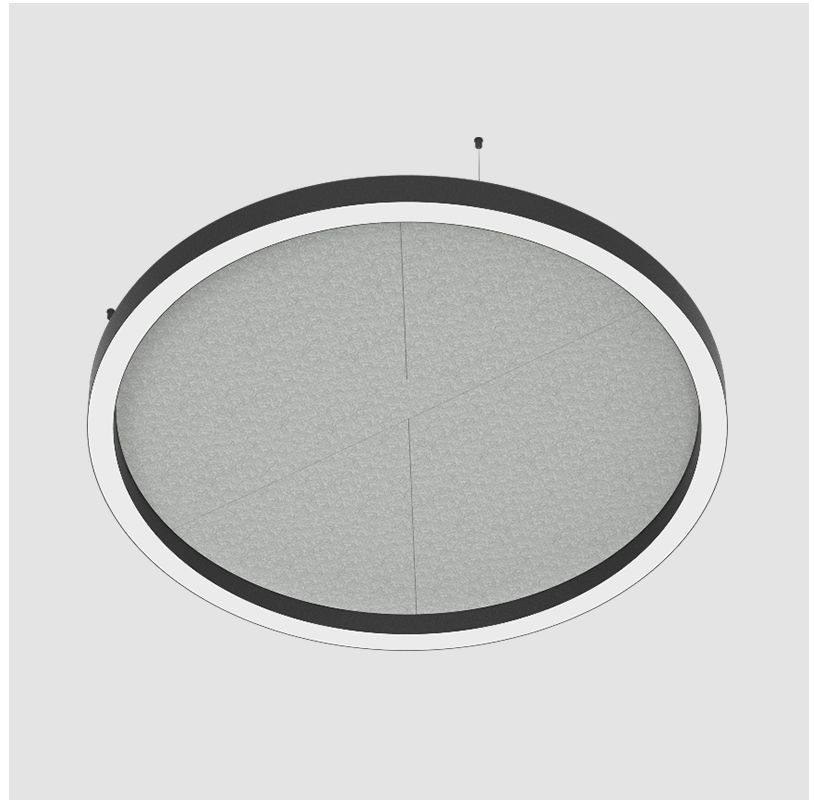

GENERAL

Series: Glorious Slim Acoustic
Brand: Prolicht
Division: Architectural
Mounting Type: Suspension
Mounting Location: Ceiling
Subcategory: Acoustic

PHYSICAL

Shape: Round
Length (mm): 1550
Length (in): 61
Width (mm): 90
Width (in): 3 9/16
Light Distribution: Direct
Diffuser: PMMA - Opal / Micro-Prism
Fixture Finish: SSR / BKV / CWI / CRY / HAB / UFT / ITA / RUA / FTG / MYG / LOD / PUS / FRO / FUP / KIA / POP / BLS / SPG / MEY / GOH / GUM / CHC / COM / ABZ / JAG / OBR / MOS / ROR
Accent Finish: ANC / ASH / BNA / BTC / BZE / CEL / EGG / EVG / FOG / FOS / FST / FUA / IRI / IRO / KHA / LIC / LIM / MER / MSN / MUS / ONX / PEA / PLU / POL / PPY / RAY / ROY / RST / STE / SWD / TAN / TAU
Fixture Material: Aluminum
Cable Details: 2 000mm / 78 3/4" or 6 000mm / 236 1/4" Transparent Cable

ELECTRICAL

Lamp Type: LED (Zhaga Standard)
Input Wattage (W): 104.2
Total Output Wattage (W): 94.5
Dimming: Non-Dimmable
Driver Included: Yes
Driver Location: Integrated
Driver Type: Constant Current - Universal
Driver Class: Class 2
Input Voltage (V): 120 - 277

LED

Color Temperature (°K): 2700 / 3000 / 3500 / 4000
Max. Delivered Lumen (lm): 12474 / 12777 / 9959 / 13535
Nominal Lumen (lm): 15910 / 16927 / 12702 / 17624
CRI: >90 CRI
Lamp Life (hrs): 50000

OPTICAL

RATINGS AND CERTIFICATIONS

Certified By: CSA Certified to UL and CSA Standards
IP rating: IP20